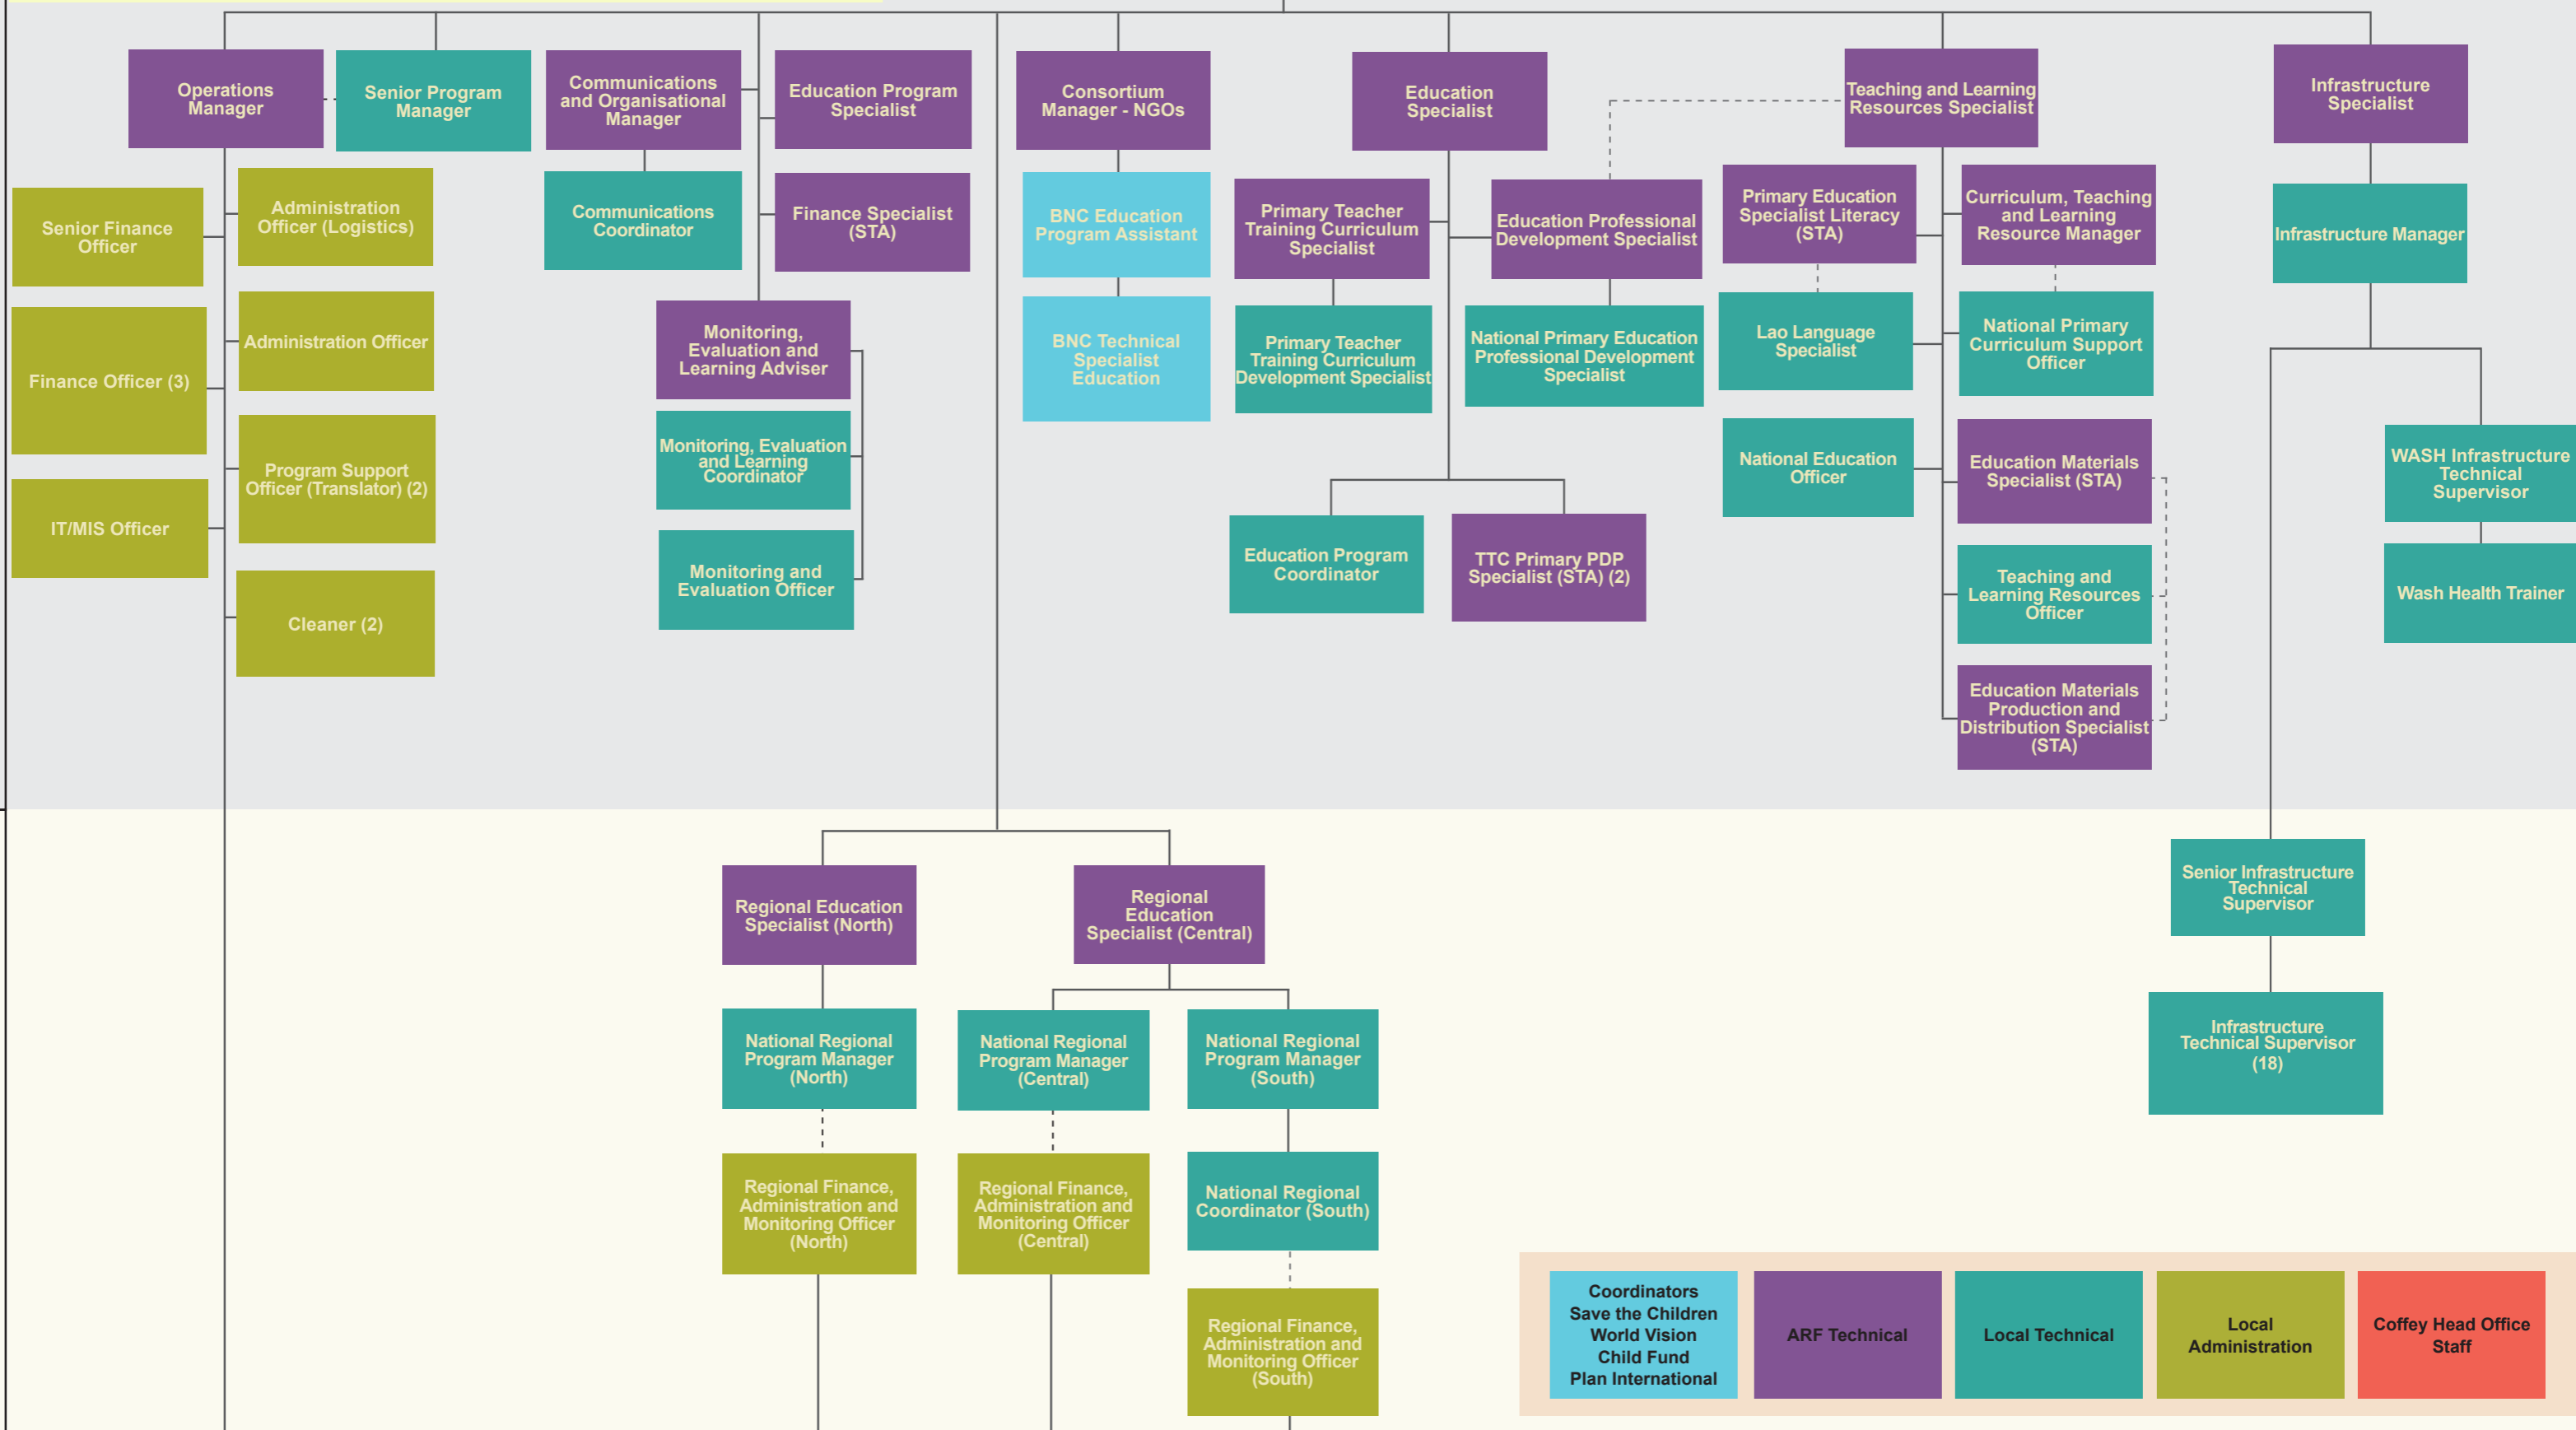

BEQUAL Organisational Chart

Based in Vientiane Capital, Lao PDR

Based in provinces, Lao PDR

Based in Adelaide, Australia			
Contractor Representative	Education Specialist	Project Manager	Project Coordinator
Project HR Adviser	Project Accountant	Procurement Manager	Production Manager
Communication Manager	Gender and Social Inclusion Adviser	RME Manager	Travel Coordinator

Coordinators Save the Children World Vision Child Fund Plan International	ARF Technical	Local Technical	Local Administration	Coffey Head Office Staff
--	---------------	-----------------	----------------------	--------------------------